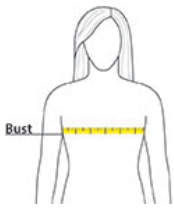

PRODUCT MEASUREMENTS

	XS	S	M	L	XL	2XL
Size	0-2	4-6	8-10	12-14	16-18	20-22
Body Length at Back	23 2/9	24 2/5	25 1/5	26	26 7/9	27 5/9
Bust	18 1/2	19 2/3	20 6/7	22 4/9	24 2/5	26 3/8
Sleeve Length from Center Back	15 2/3	16 1/7	16 5/8	17 2/9	18	18 4/5

Body Length at Back: Measured from high point shoulder to finished hem at back.

Bust: Measured across the chest one inch below armhole when laid flat.

Sleeve Length from Center Back: Measure from Center Back neck to shoulder point to sleeve hem.

SIZE CHARTS

	XS	S	M	L	XL	2XL
Size	0-2	4-6	8-10	12-14	16-18	20-22
Bust	32 1/2-33 1/2	34 1/2-35 1/2	36-38	39-41	42-45	46-49

SPEC SHEET + MEASUREMENTS

STANLEY
/STELLA

Stanley/Stella Women's Stella Serena Scoop Neck Tee.

SXW008

HOW TO MEASURE

BUST

Measure under the arm and around the fullest part of the bust with arms down, keeping tape horizontal.

COLORS

Black
PMS 426C

Burgundy
PMS 4101C

Caribbean
Blue
PMS 317C